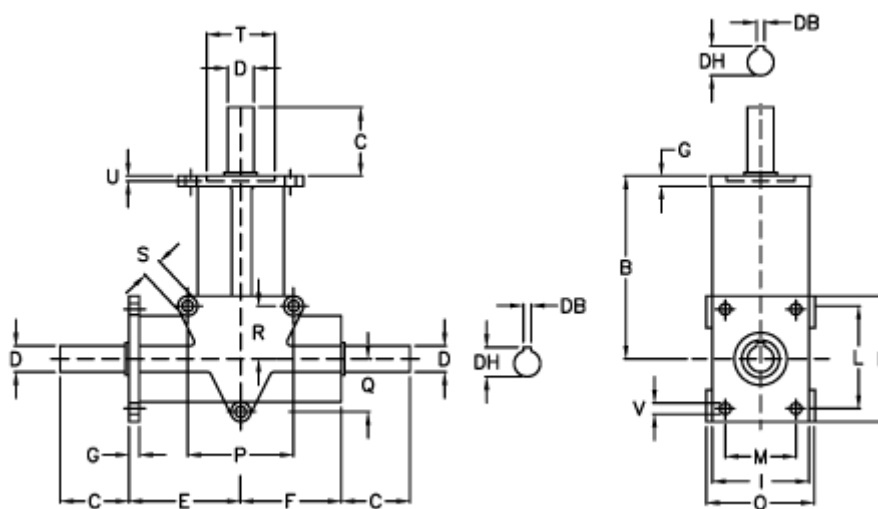

Article number: 2944108001100

Description: Bevel gear RAN 8DA i=1

## Measures

B	= 60	G = 5	Q	= 16
C	= 15	H = 40	R	= 16
DB	= -	I = 32	S	= 5.2
Description	= RAN 8	L = 30	T H7	= 22
DH	= -	M = 22	U	= 2.5
D h6	= 8	N = 4.2	V	= 4.2
E	= 34	O = 33	Weight (kg)	= 0.3
F	= 27	P = 32		